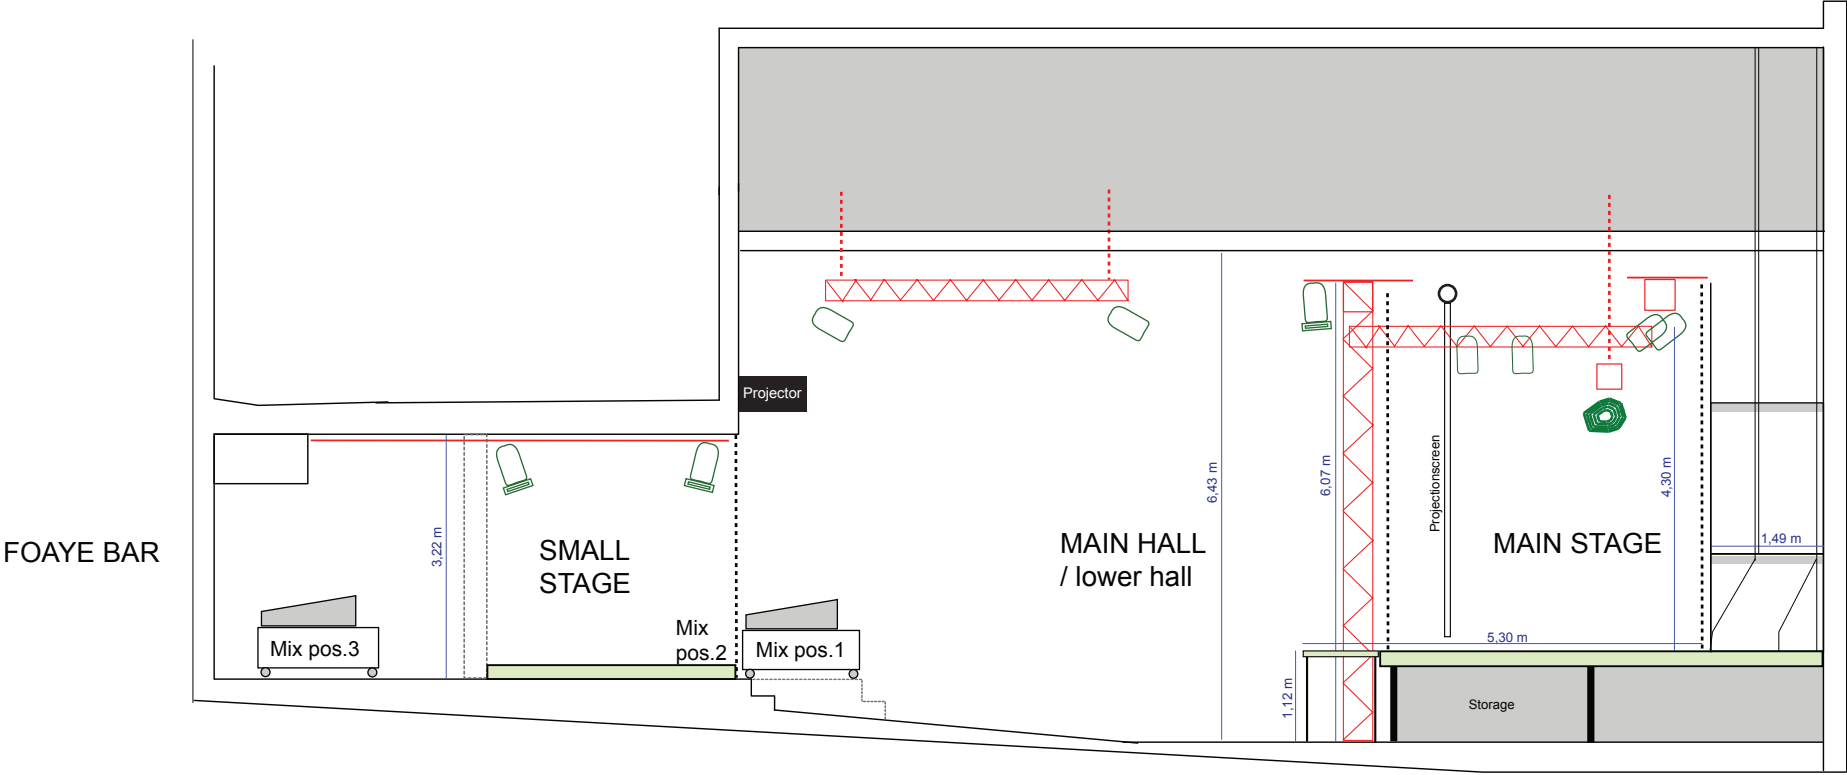

# PARKTEATRET VENUE SIDE 1:100

Staging

Black Curtains

Mounting for light

Wire

Parcan

Robe 250 spot